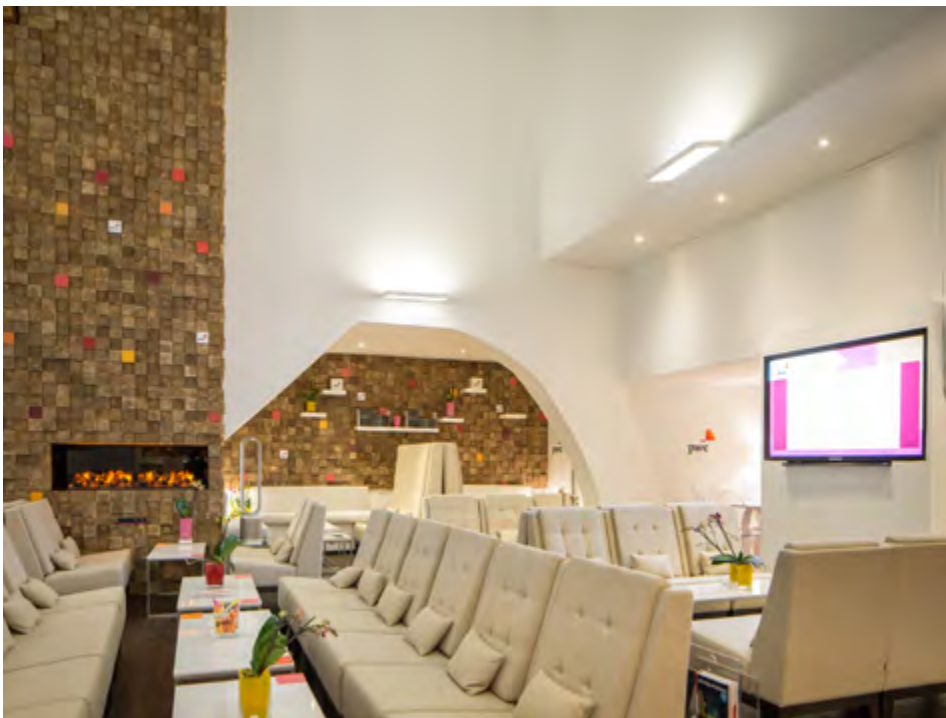

JUNGLE

PricewaterhouseCoopers, Switzerland