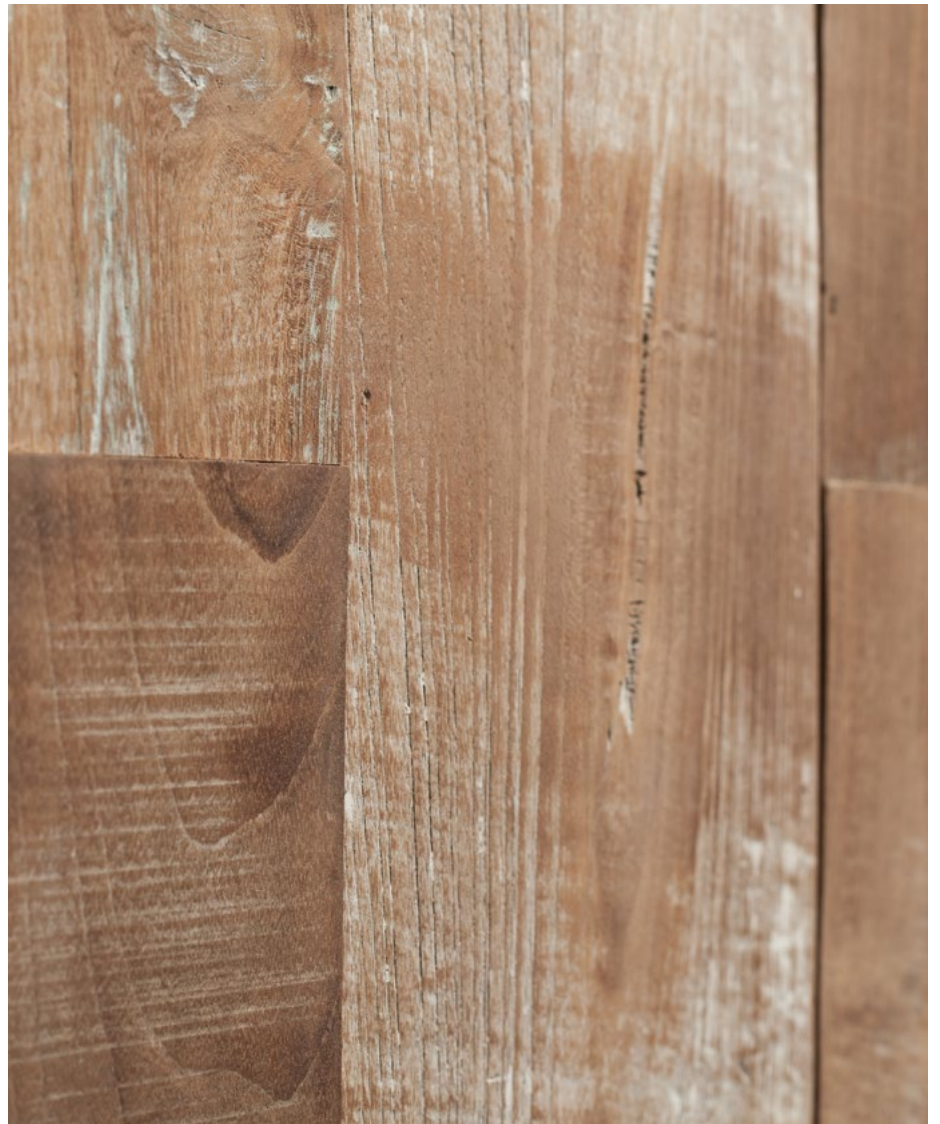

WINGS

The Story

WONDERWALLSTUDIOS

WONDERWALL STUDIOS

- **THIS IS WINGS**

Derelict houses • Natural Colors • A tad gruff • Beautiful Basic Reclaimed

Wings is a teak wood panel made from reclaimed siding of derelict or demolished houses. Has all the charm of a veteran Californian surfer: a tad gruff, but overall a loveable sun-kissed and sandblasted beach-lover.

WONDERWALL STUDIOS

• TECHNICAL SPECIFICATIONS

wood source	reclaimed oriental woods derelict houses
tones	light brown, brown, red brown, dark brown
finishing	light sanding
tile dimensions	length 1200, 1400, 1600, 1800 mm / 47.2“, 55.1“, 62.0“, 70.9“ width 100, 125, 150 mm / 3.9“, 4.9“, 5.9“
tile thickness	7 mm / 0.3“
tile construction	single elements
tiles per box	dependent on chosen dimension
surface per box	3 sqm / 32.29 sq ft
dimensions box	810 x 190 x 80 mm / 31.9“ x 7.5“ x 3.2“ 1010 x 190 x 90 mm / 39.8“ x 7.5“ x 3.5“