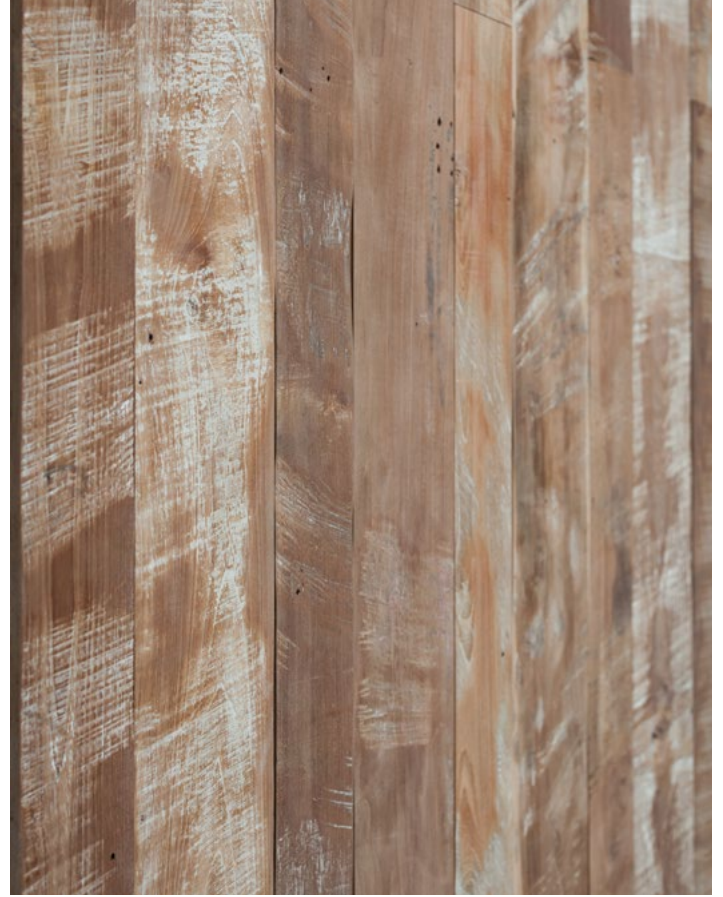

WINGS

The Story

WONDERWALLSTUDIOS

WONDERWALL STUDIOS

- **THIS IS WINGS**

Derelict houses • Natural Colors • A tad gruff • Beautiful Basic Reclaimed

Wings is a teak wood panel made from reclaimed siding of derelict or demolished houses. Has all the charm of a veteran Californian surfer: a tad gruff, but overall a loveable sun-kissed and sandblasted beach-lover.

WONDERWALL STUDIOS

• TECHNICAL SPECIFICATIONS

wood source	reclaimed oriental woods derelict houses
tones	light brown, brown, red brown, dark brown
finishing	light sanding
tile dimensions	length 1200, 1400, 1600, 1800 mm / 47.2“, 55.1“, 62.0“, 70.9“ width 100, 125, 150 mm / 3.9“, 4.9“, 5.9“
tile thickness	7 mm / 0.3“
tile construction	single elements
tiles per box	dependent on chosen dimension
surface per box	3 sqm / 32.29 sq ft
dimensions box	810 x 190 x 80 mm / 31.9“ x 7.5“ x 3.2“ 1010 x 190 x 90 mm / 39.8“ x 7.5“ x 3.5“